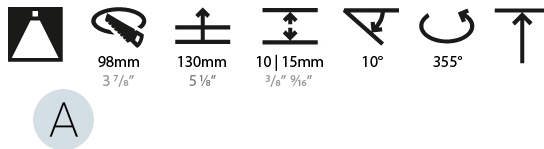

GENERAL

Series: Bioniq
Subseries: Bioniq Round Semi Adjustable
Brand: Prolicht
Division: Architectural
Mounting Type: Recessed
Mounting Location: Ceiling
Subcategory: Downlight

PHYSICAL

Shape: Round
Diameter (mm): 107
Diameter (in): 4 3/16
Height (mm): 112
Height (in): 4 7/16
Ceiling Thickness (mm): 10 / 12.5 / 15
Ceiling Thickness (in): 3/8 or 1/2 or 9/16
Min. Recessing Depth (mm): 130
Min. Recessing Depth (in): 5 1/8
Light Distribution: Adjustable / Downlight
Weight (kg): 0.435
Weight (lbs): 0.96
Fixture Finish: SSR / BKV / CWI / CRY / HAB / LAG / UFT / ITA / RUA / RUR / MIC / FTG / MYG / TWT / LOD / PUS / FRO / FUP / KIA / POP / BLS / SPG / MEY / GOH / GUM / CHC / COM / ABZ / JAG / OBR / MOS / ROR
Fixture Material: Aluminum Die Cast
Cut-out Measurements: 98mm / 3 7/8"

ELECTRICAL

Lamp Type: LED (Zhaga Standard)
Total Output Wattage (W): 15
Dimming: Dali Dimming
Driver Included: No
Driver Location: Recessed Housing
Driver Type: Constant Current - 120Vac
Housing: See components
Input Voltage (V): 120
Constant Current (MA): 350

LED

Number of LEDs: 1
Color Temperature (°K): Warm Dim
Max. Delivered Lumen (lm): 760
Nominal Lumen (lm): 1140
CRI: >90 CRI
Lamp Life (hrs): 50000

OPTICAL

Reflector: 20 / 40 / 60
Adjustability: Rotational 355°, Tilt 10°

RATINGS AND CERTIFICATIONS

Certified By: Certified for North American Standards
IP rating: IP20