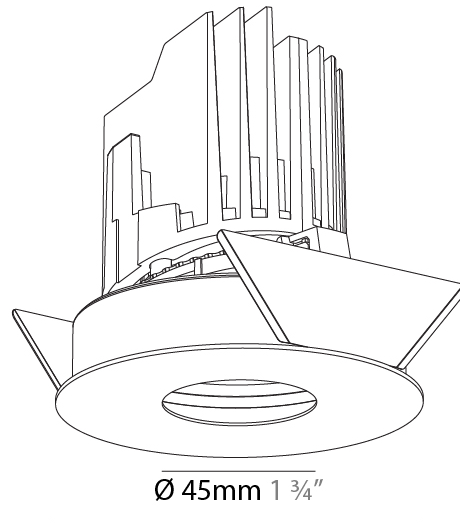

GENERAL

Series: Bioniq
Subseries: Bioniq Round Pinhole
Brand: Prolicht
Division: Architectural
Mounting Type: Recessed
Mounting Location: Ceiling
Subcategory: Downlight

PHYSICAL

Shape: Round
Diameter (mm): 107
Diameter (in): 4 3/16
Height (mm): 112
Height (in): 4 7/16
Ceiling Thickness (mm): 10 / 12.5 / 15
Ceiling Thickness (in): 3/8 or 1/2 or 9/16
Min. Recessing Depth (mm): 130
Min. Recessing Depth (in): 5 1/8
Light Distribution: Adjustable / Downlight
Weight (kg): 0.456
Weight (lbs): 1
Fixture Finish: SSR / BKV / CWI / CRY / HAB / LAG / UFT / ITA / RUA / RUR / MIC / FTG / MYG / TWT / LOD / PUS / FRO / FUP / KIA / POP / BLS / SPG / MEY / GOH / GUM / CHC / COM / ABZ / JAG / OBR / MOS / ROR
Fixture Material: Aluminum Die Cast
Cut-out Measurements: 98mm / 3 7/8"

ELECTRICAL

Lamp Type: LED (Zhaga Standard)
Total Output Wattage (W): 15
Dimming: Dali Dimming
Driver Included: No
Driver Location: Recessed Housing
Driver Type: Constant Current - 120Vac
Housing: See components
Input Voltage (V): 120
Constant Current (MA): 350

LED

Number of LEDs: 1
Color Temperature (°K): Warm Dim
Max. Delivered Lumen (lm): 760
Nominal Lumen (lm): 1140
CRI: >90 CRI
Lamp Life (hrs): 50000

OPTICAL

Reflector: 20 / 40 / 60
Adjustability: Rotational 355°; Tilt 30°

RATINGS AND CERTIFICATIONS

Certified By: Certified for North American Standards
IP rating: IP20

PROJECT
TYPE
SPECIFIER
QUANTITY
DATE

112mm 4 7/16"